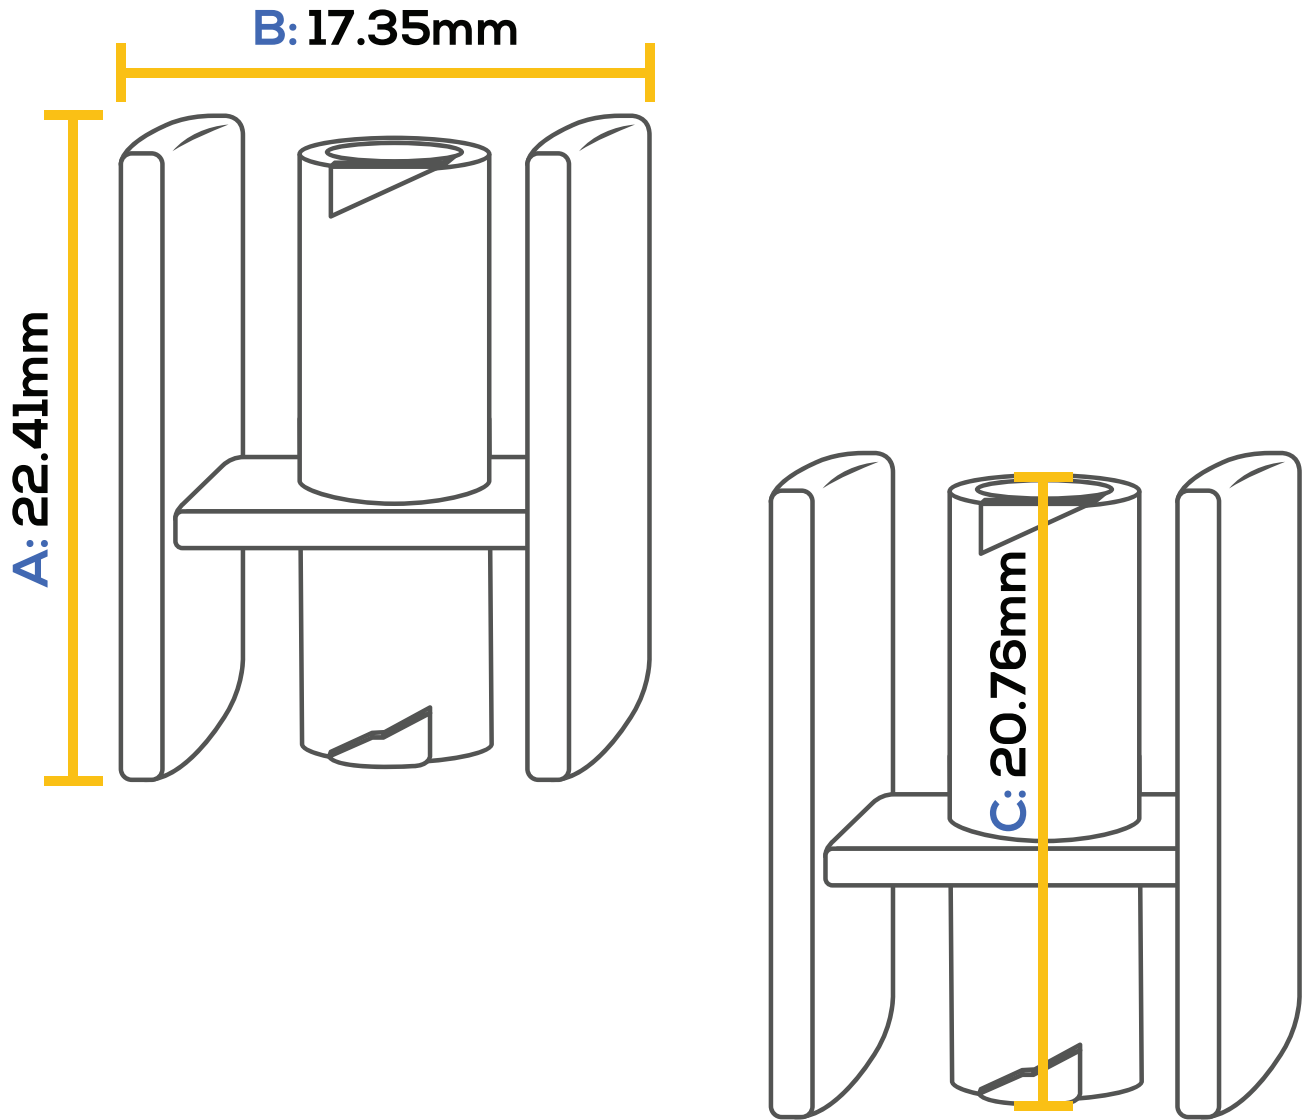

### HCT1200 - Fluid Dispenser Female/Female Luer Connector (50/CS)

No.	Description	Material	Dimension A	Dimension B	Dimension C
1	H-Connector	ABS	22.41mm	17.35mm	20.76mm